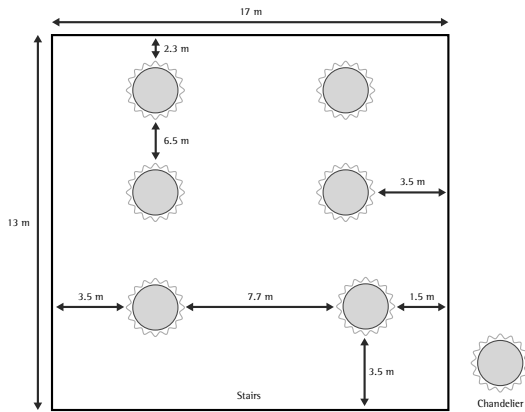

Crystal Suite