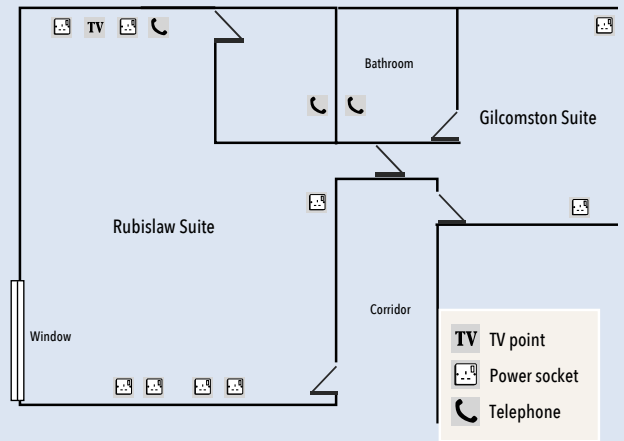

Rubislaw Suite